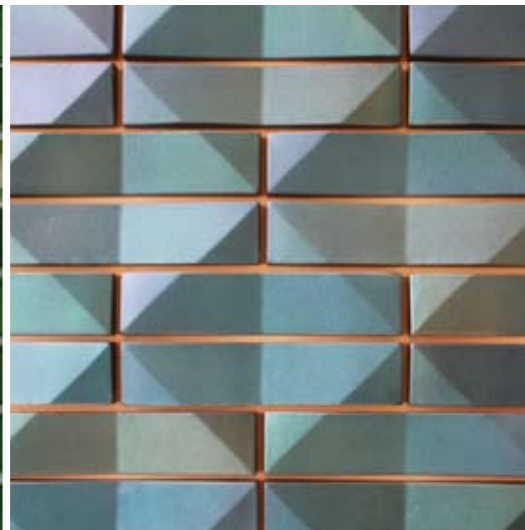

stJoris

keramische industrie b.v.

**Anything is
possible in
glazed brick**

Inspiring:

almost every colour and shape, superb quality

What shapes, colours and materials you are looking for in a creative construction process: you will find them in the collection glazed bricks of St. Joris. Our bricks can be used in classic facades and the most modern architecture. And everything in between.

Hairline crack-resistant. Scratch-proof. Colour-fast.

soft moulded brick

facing brick

colour-line brick

colour-line window cill

jointless brick

ceramic wall systems

window cill brick