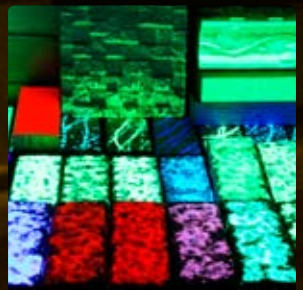

90 years innovation: timeless craftsmanship, the most modern technology

Westerwalder clay has been almost 90 years the foundation of our craft. The unfired bricks are first covered with a layer of glaze. We then fire them in own state-of-the art kilns at extremely high temperatures. According to the latest requirements for durability and resource consumption. So every brick will withstand lifelong any external force. And each building can wear the title “durable” with pride.

Product Specification

Tolerance – Mean	2 x 1,5 x 1 mm
Tolerance – Range	3 x 2 x 1,5 mm
Initial rate of water	Less absorbing
Frost resistance	F2 frost Class D, BRL 1007

The inventors: each brick starts with an idea

Any design or idea you have, at St. Joris we think and design with you from the first sketches onwards. So we arrive together at surprising solutions and colourful designs.

The inventors of St. Joris have for years been working closely with architects, designers, builders and developers. And we never only see the limitations, but always look for the possibilities.